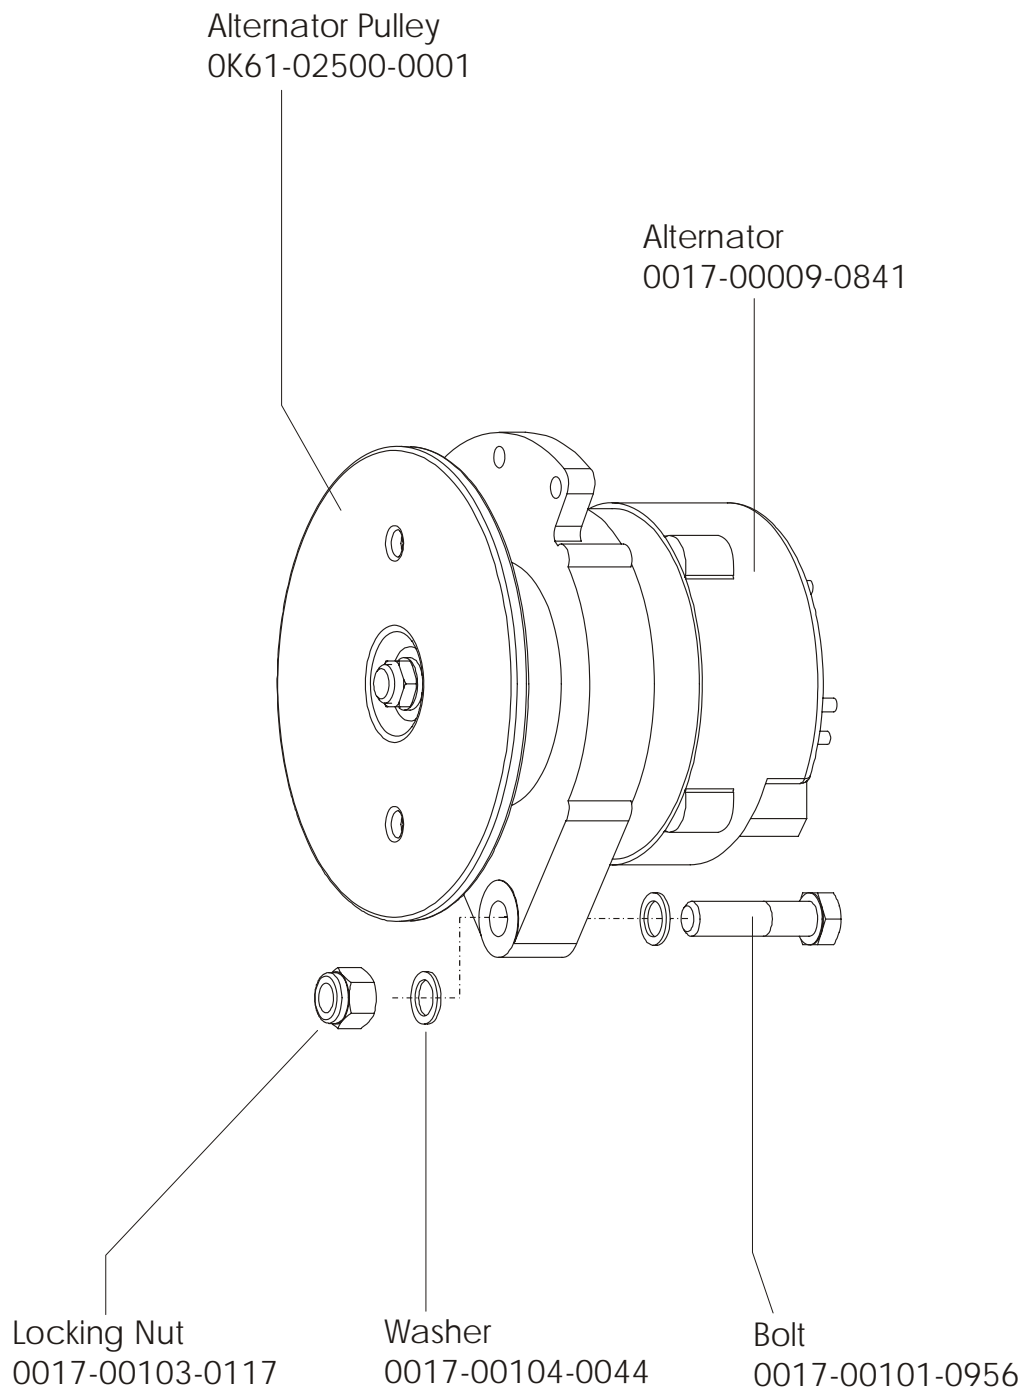

Seat Bottom Assembly 15

Seat Frame Assembly 16

Seat Pads and Accessory Tray 17

Extrusion Assembly..... 18

Seat Locking Assembly 19

Wheel and Leveler 20

Cables 21

Description	Part No.
OPERATION MANUAL	M051-00K39-A167
POWER OPTION KIT 120V	GK39-00002-0002
POWER OPTION KIT 240/50V UK	GK39-00002-0004
POWER OPTION KIT 240V+AUS	GK39-00002-0005
POWER OPTION KIT 230/50V CON	GK39-00002-0006
HARDWARE BAG	GK39-00002-0008
TOUCH UP PAINT: SPRAY CAN .5 OZ BOTTLE W/APPLICATOR .33 OZ PEN	0017-00008-0204 0017-00008-0205 0017-00008-0206
SERVICE MANUAL	M051-00K39-A012

Language	Part No.	
	Console Assembly	Overlay/Bezel/Switch Assembly
Eng	AK39-00133-0001	AK63-00165-0001
Eng Met	AK39-00133-0002	AK63-00165-0001
Ger Met	AK39-00133-0003	AK63-00165-0003
Spn Met	AK39-00133-0004	AK63-00165-0004
Jap Met	AK39-00133-0006	AK63-00165-0006
Frn Met	AK39-00133-0007	AK63-00165-0007
Itl Met	AK39-00133-0008	AK63-00165-0008
Dut Met	AK39-00133-0009	AK63-00165-0009

Resistor Assembly
AK39-00020-0001

Power Control Board Assembly
AK39-00022-0001

Alternator w/Pulley Assembly
AK63-00093-0000

Idler Bracket Assembly
AK63-00021-0000

Locking Assembly
AK51-00053-0001